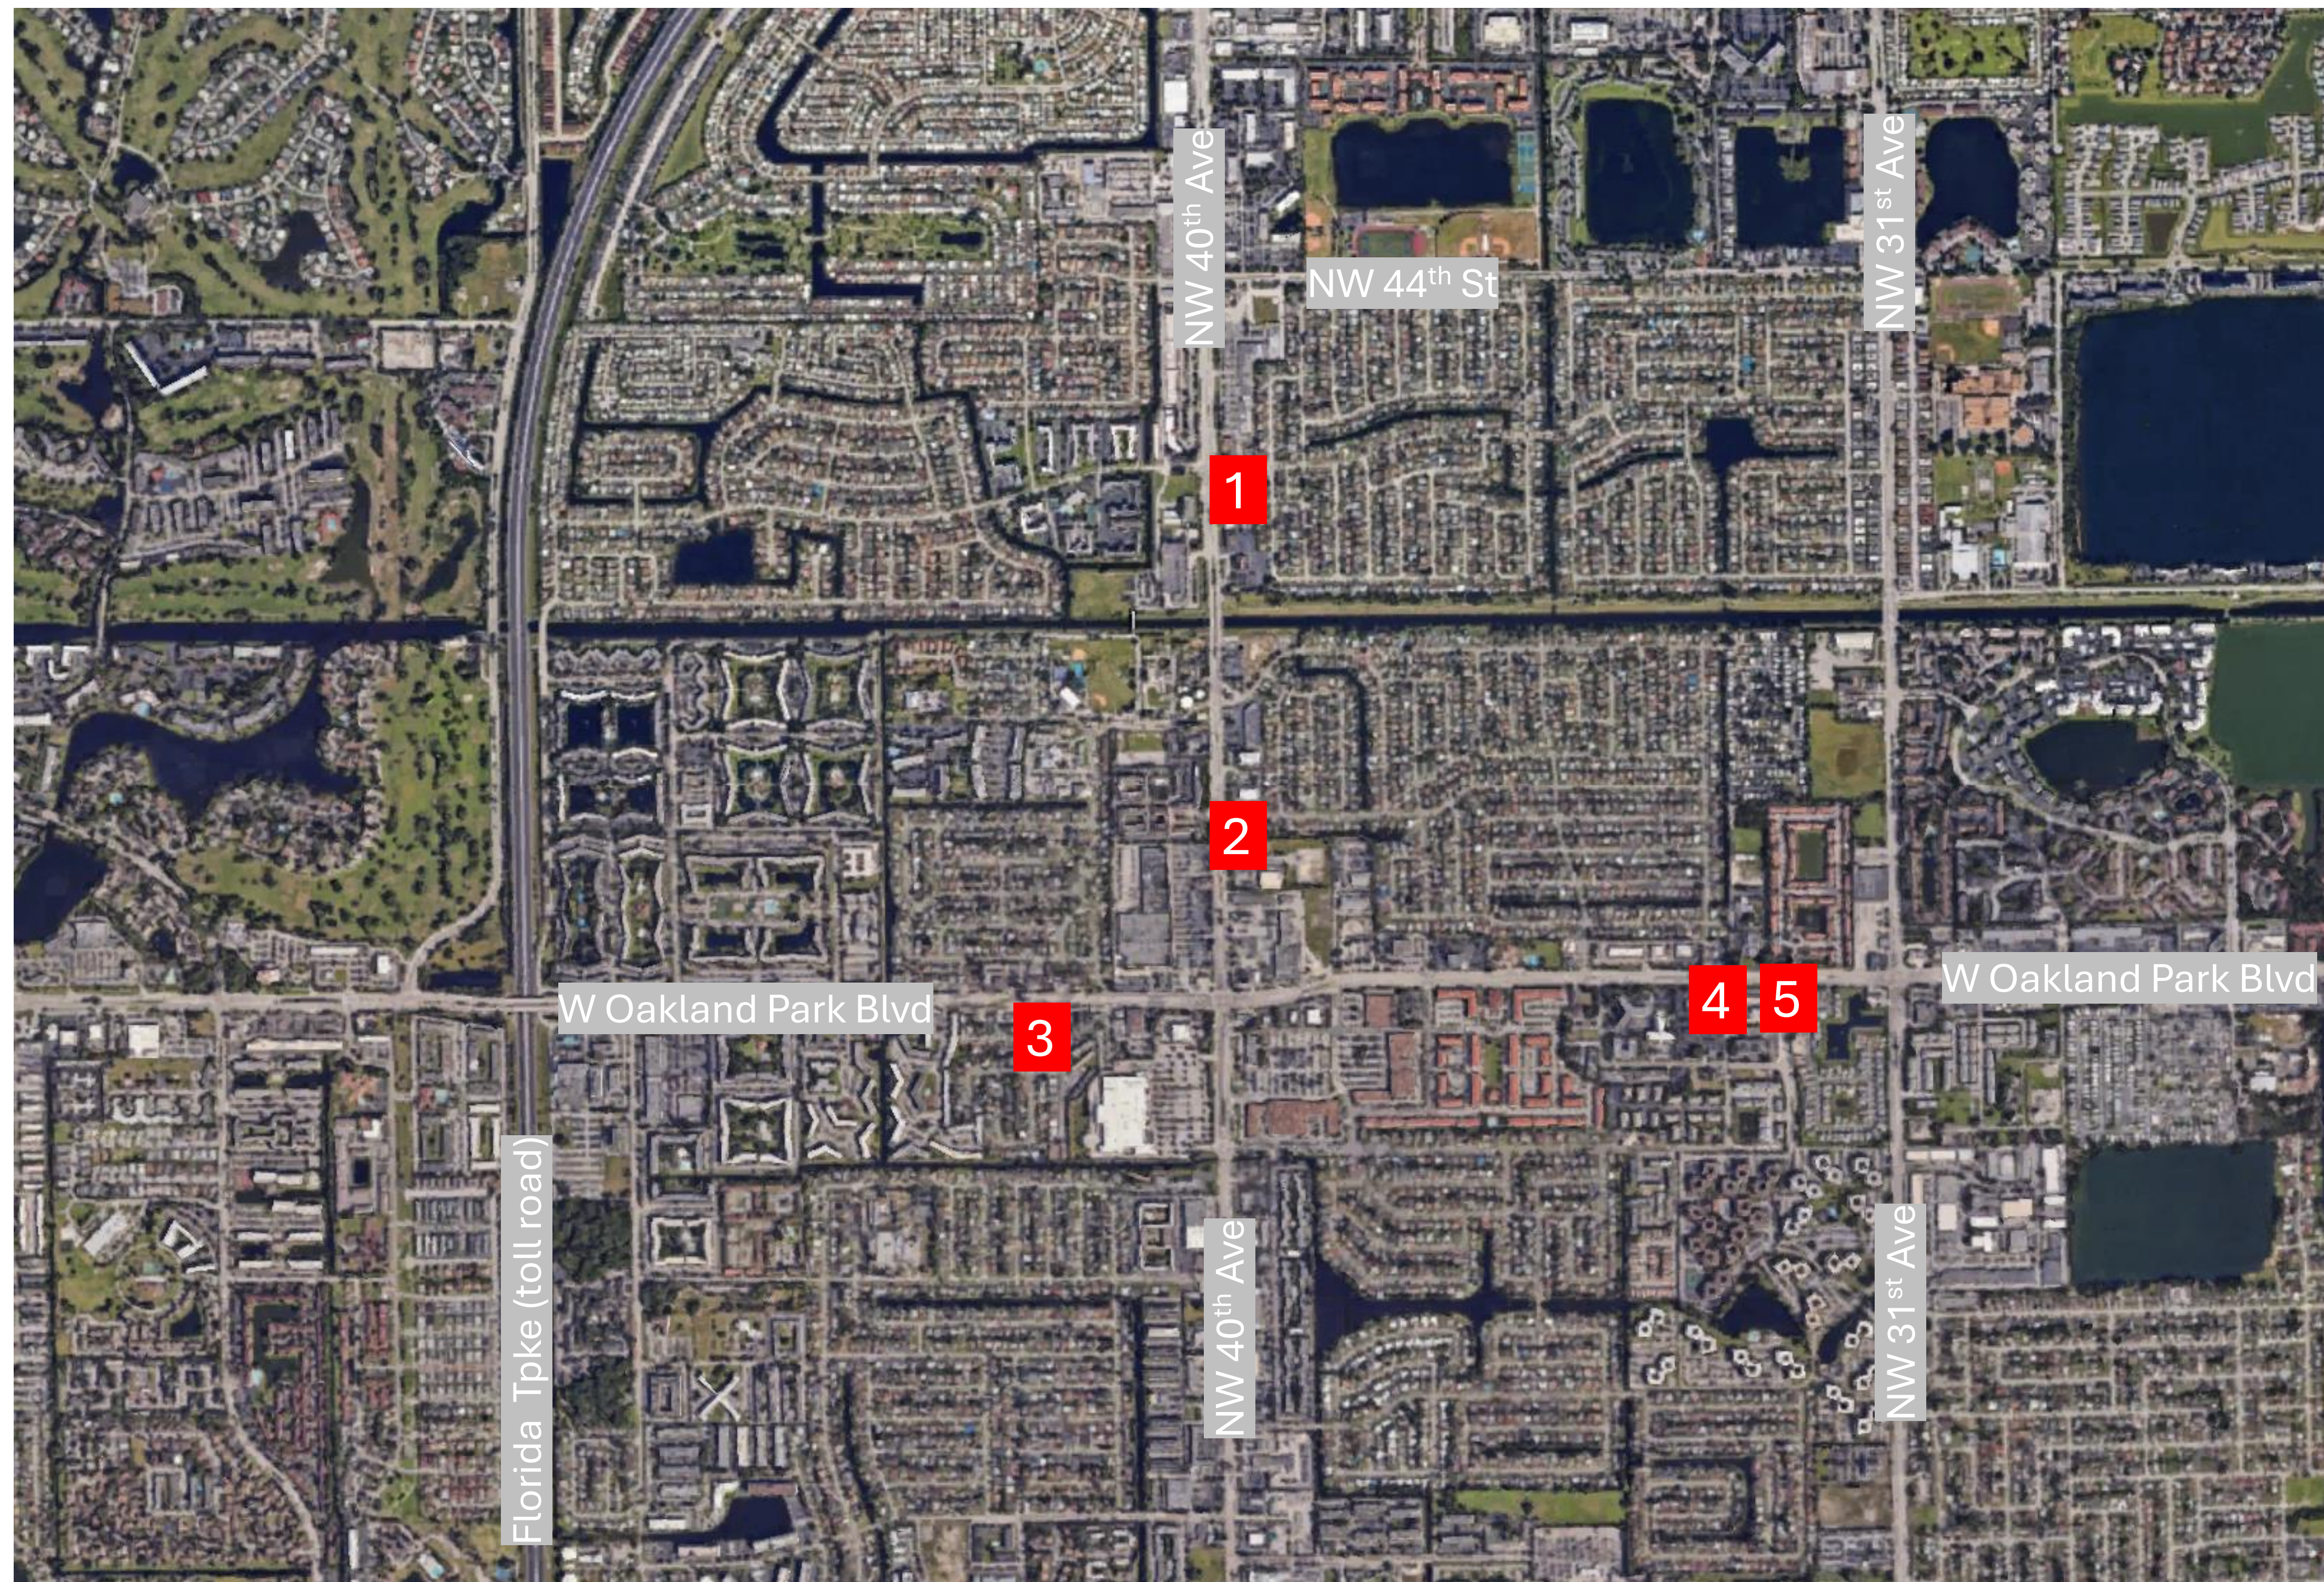

LAUDERDALE LAKES CRA

Comprehensive Gateway &
Wayfinding Signage

SCHEMATIC DESIGN PACKAGE

December 16th, 2025

Revised: Jun 9th, 2026

LEGEND

- 1 – Oriole Estates Entryway Wall
- 2 – Northgate
- 3 – Westgate South
- 4 – Eastgate
- 5 – Somerset
- Cassia Commons
- Cassia Estates

Gateway Monument Sign – Option 2

Architectural Stone

Selected Colors

PERSPECTIVE VIEW

VIEW FROM ABOVE

Destination Monument Sign – Option 2 - A

Architectural Stone

Selected Colors

DESTINATION MONUMENT SIGN

GATEWAY MONUMENT SIGN

DIGITAL BOARD SIGN

POLE MOUNT SIGN

Additional Sign Graphics

GATEWAY MONUMENT – OPTION #1

GATEWAY MONUMENT – OPTION #2

GATEWAY MONUMENT – OPTION #3

MAIN NEIGHBORHOOD ENTRY WALL – OPTION #2 ALTERNATIVE

Additional Sign Graphics

DESTINATION SIGN MONUMENT – OPTION #1

DESTINATION SIGN MONUMENT – OPTION #3

DESTINATION SIGN MONUMENT – OPTION #2