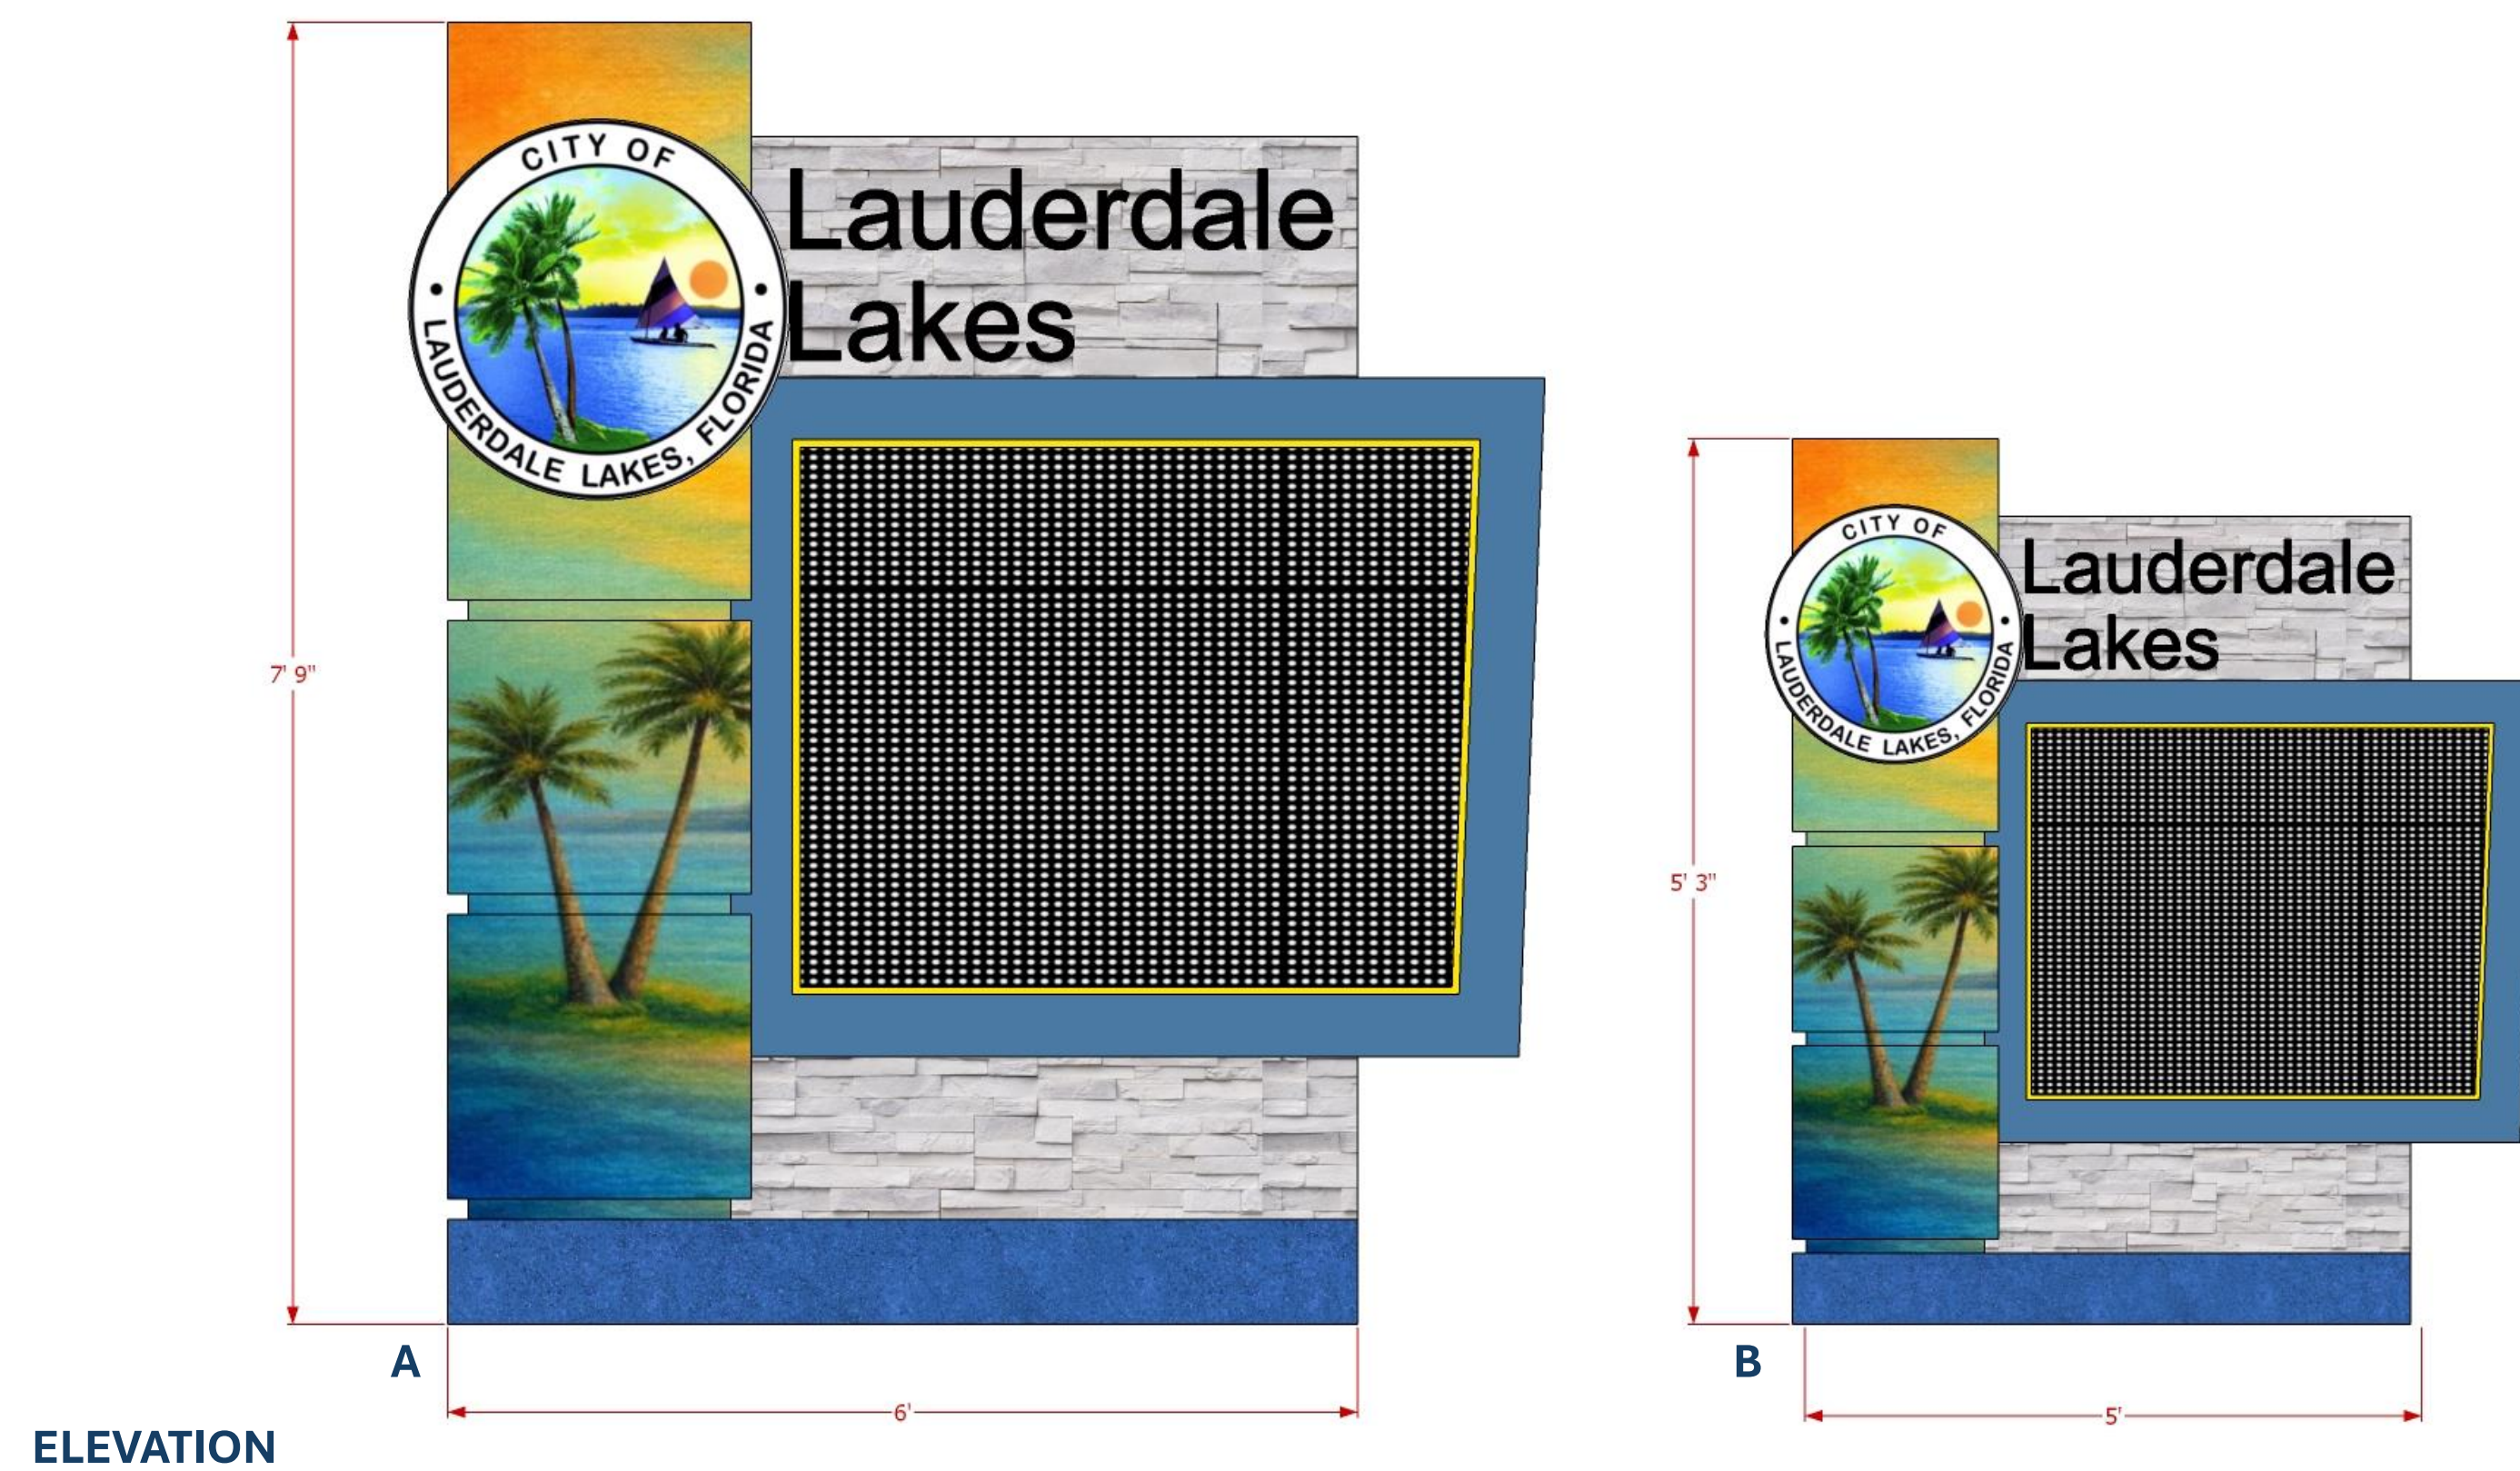

Gateway Monument Sign – Option 2

Architectural Stone

Selected Colors

PERSPECTIVE VIEW

VIEW FROM ABOVE

Destination Monument Sign – Option 2 - A

Architectural Stone

Selected Colors

PERSPECTIVE VIEW

VIEW FROM ABOVE

SIDE PROFILE

Destination Monument Sign Digital Board – Option 2

Architectural Stone

Selected Colors

PERSPECTIVE VIEW

VIEW FROM ABOVE

ELEVATION

SIDE PROFILE

Destination Monument Sign Pole Mount – Option 2

PERSPECTIVE VIEW

ELEVATION

Selected Colors

- SW 6803 Danube
- SW 6910 Daisy
- SW 6886 Invigorate

Vehicular Guide Sign – Option 2

Architectural Stone

PERSPECTIVE VIEW

ELEVATION

SIDE PROFILE

Selected Colors

- SW 6965 Hyper Blue

VIEW FROM ABOVE

Main Neighborhood Entry Wall – Option 2