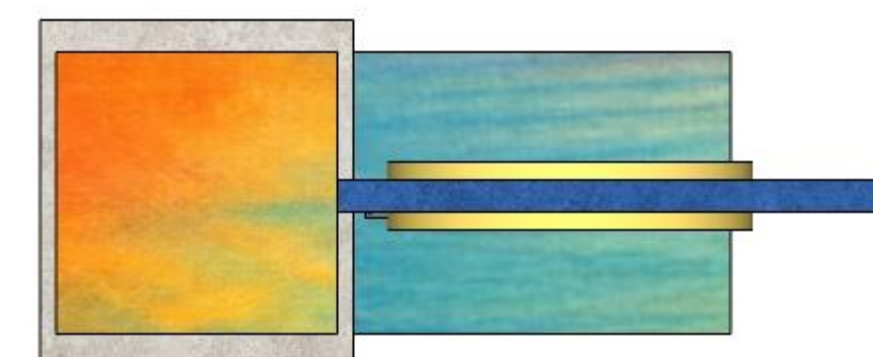

ELEVATION

SIDE PROFILE

Destination Monument Sign Pole Mount – Option 2

PERSPECTIVE VIEW

ELEVATION

Selected Colors

- SW 6803 Danube
- SW 6910 Daisy
- SW 6886 Invigorate

Vehicular Guide Sign – Option 2

Architectural Stone

PERSPECTIVE VIEW

ELEVATION

SIDE PROFILE

Selected Colors

- SW 6965 Hyper Blue

VIEW FROM ABOVE

Main Neighborhood Entry Wall – Option 2

PERSPECTIVE VIEW

ELEVATION VIEW FROM STREET

VIEW FROM ABOVE

Selected Colors

- SW 6965 Hyper Blue

Option #2 Signs

NEIGHBORHOOD WALL SIGN

VEHICULAR GUIDE SIGN