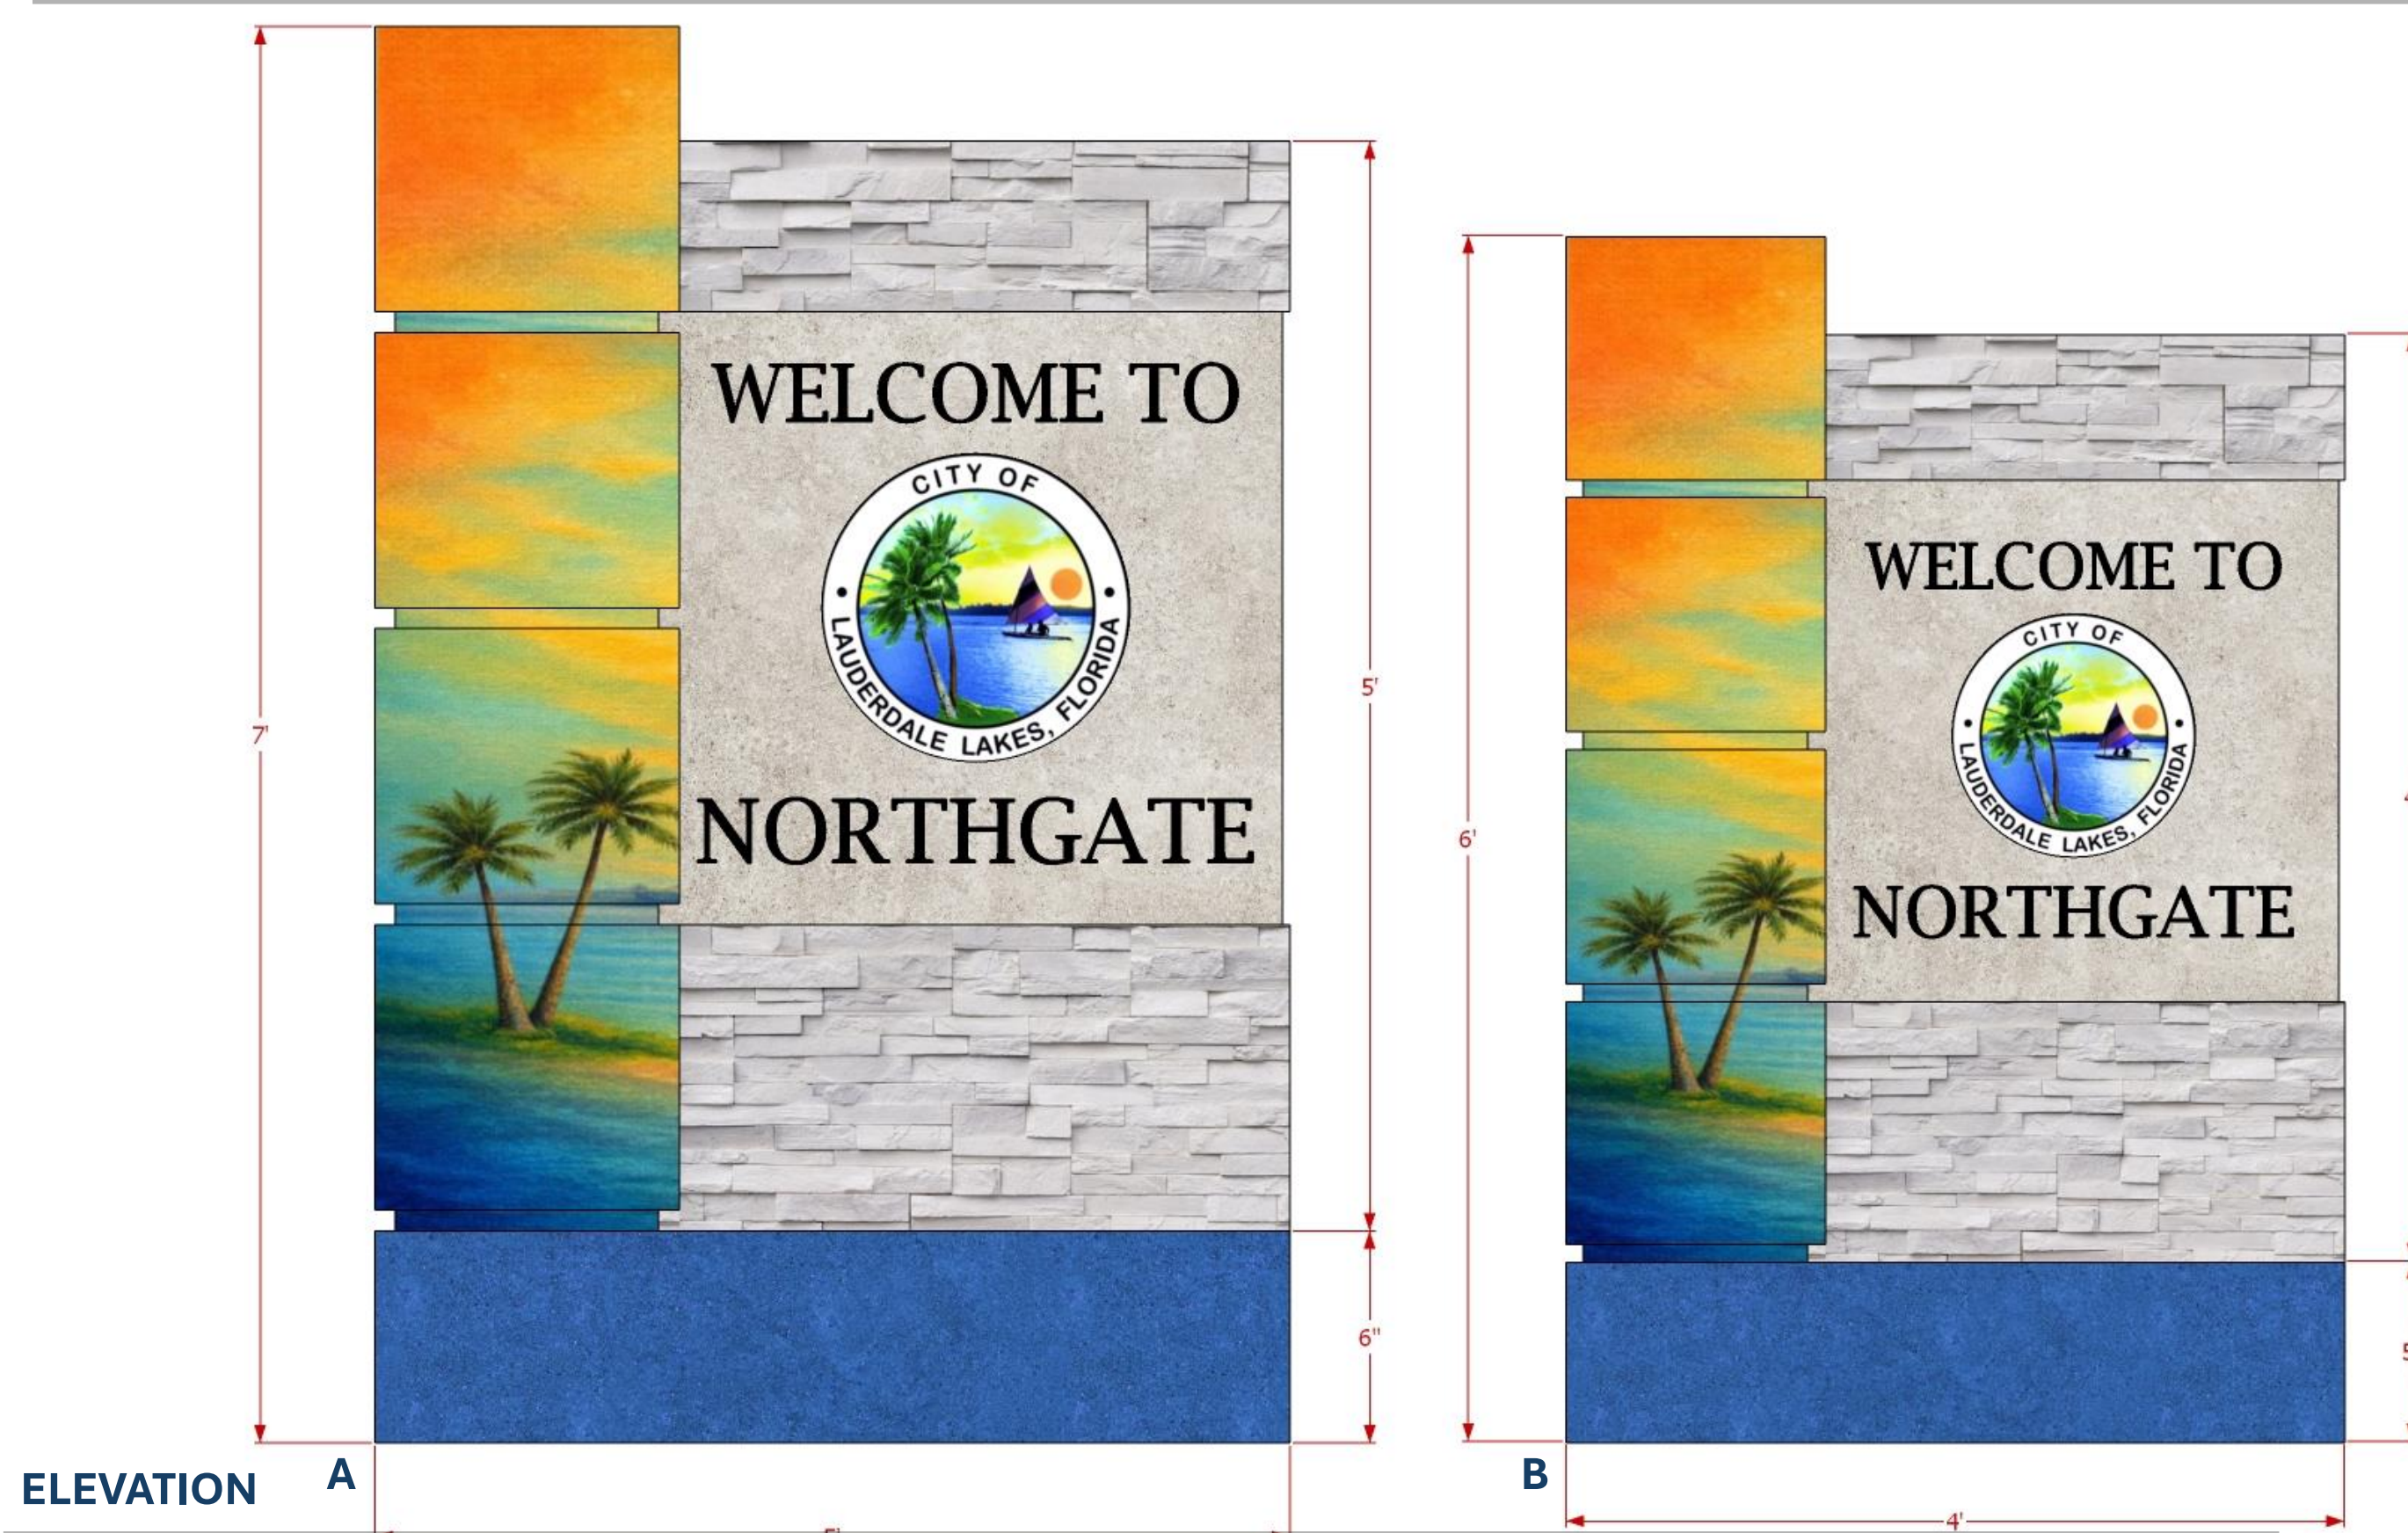

Gateway Monument Sign – Option 2

Architectural Stone

Selected Colors

PERSPECTIVE VIEW

VIEW FROM ABOVE

Destination Monument Sign – Option 2 - A

Architectural Stone

Selected Colors

PERSPECTIVE VIEW

VIEW FROM ABOVE

SIDE PROFILE

Destination Monument Sign Digital Board – Option 2

Architectural Stone

Selected Colors

PERSPECTIVE VIEW

VIEW FROM ABOVE

ELEVATION

SIDE PROFILE

Destination Monument Sign Pole Mount – Option 2

PERSPECTIVE VIEW

ELEVATION

Selected Colors

- SW 6803 Danube
- SW 6910 Daisy
- SW 6886 Invigorate

Vehicular Guide Sign – Option 2

Architectural Stone

PERSPECTIVE VIEW

ELEVATION

SIDE PROFILE

Selected Colors

- SW 6965 Hyper Blue

VIEW FROM ABOVE

Main Neighborhood Entry Wall – Option 2