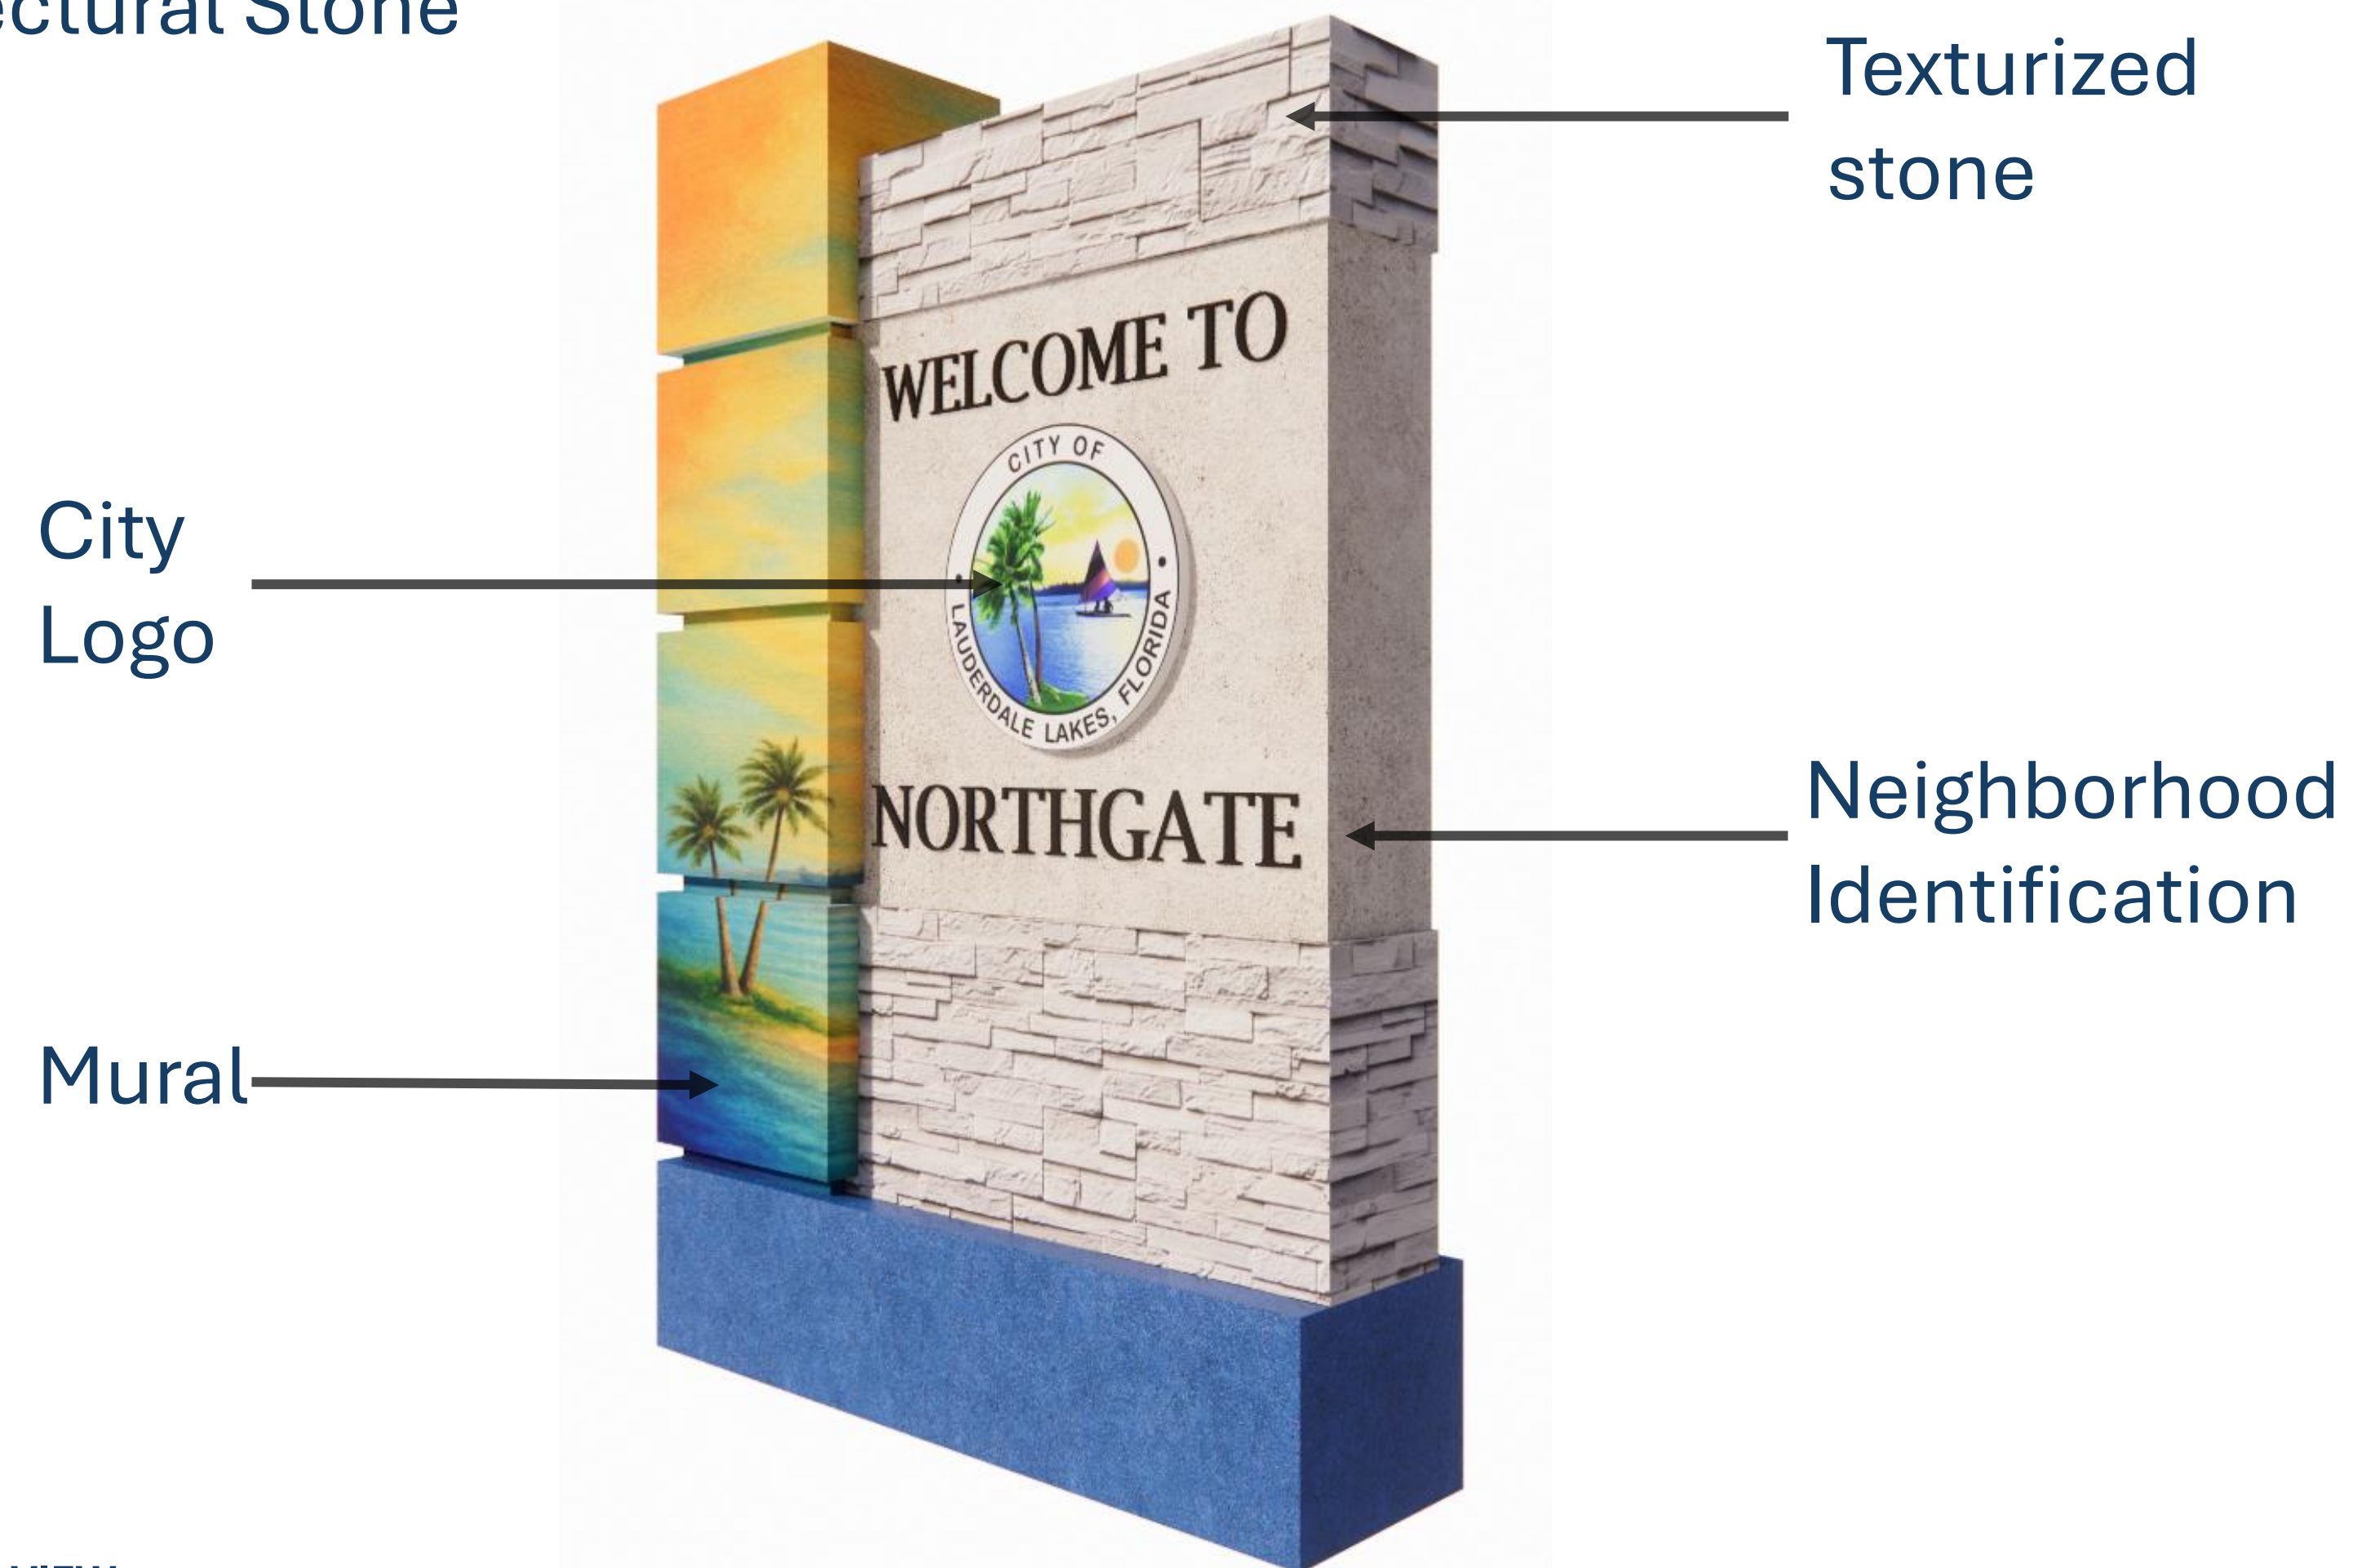

Gateway Monument Sign – Option 2

Architectural Stone

Selected Colors

PERSPECTIVE VIEW

VIEW FROM ABOVE

Destination Monument Sign – Option 2 - A

Architectural Stone

Selected Colors

PERSPECTIVE VIEW

VIEW FROM ABOVE

SIDE PROFILE

Destination Monument Sign Digital Board – Option 2

Architectural Stone

Selected Colors

PERSPECTIVE VIEW

VIEW FROM ABOVE

Architectural Stone

PERSPECTIVE VIEW

ELEVATION

SIDE PROFILE

Selected Colors

- SW 6965 Hyper Blue

VIEW FROM ABOVE

Main Neighborhood Entry Wall – Option 2

PERSPECTIVE VIEW

ELEVATION VIEW FROM STREET

VIEW FROM ABOVE

Selected Colors

- SW 6965 Hyper Blue

Option #2 Signs

NEIGHBORHOOD WALL SIGN

VEHICULAR GUIDE SIGN