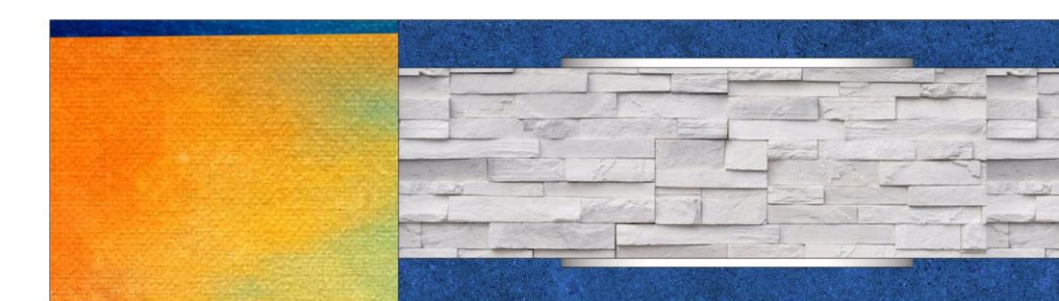

Gateway Monument Sign – Option 2

Architectural Stone

Selected Colors

PERSPECTIVE VIEW

VIEW FROM ABOVE

Destination Monument Sign – Option 2 - A

Architectural Stone

Selected Colors

PERSPECTIVE VIEW

VIEW FROM ABOVE

SIDE PROFILE

Destination Monument Sign Digital Board – Option 2

Architectural Stone

Selected Colors

PERSPECTIVE VIEW

VIEW FROM ABOVE

Architectural Stone

PERSPECTIVE VIEW

ELEVATION

SIDE PROFILE

Selected Colors

- SW 6965 Hyper Blue

VIEW FROM ABOVE

Main Neighborhood Entry Wall – Option 2