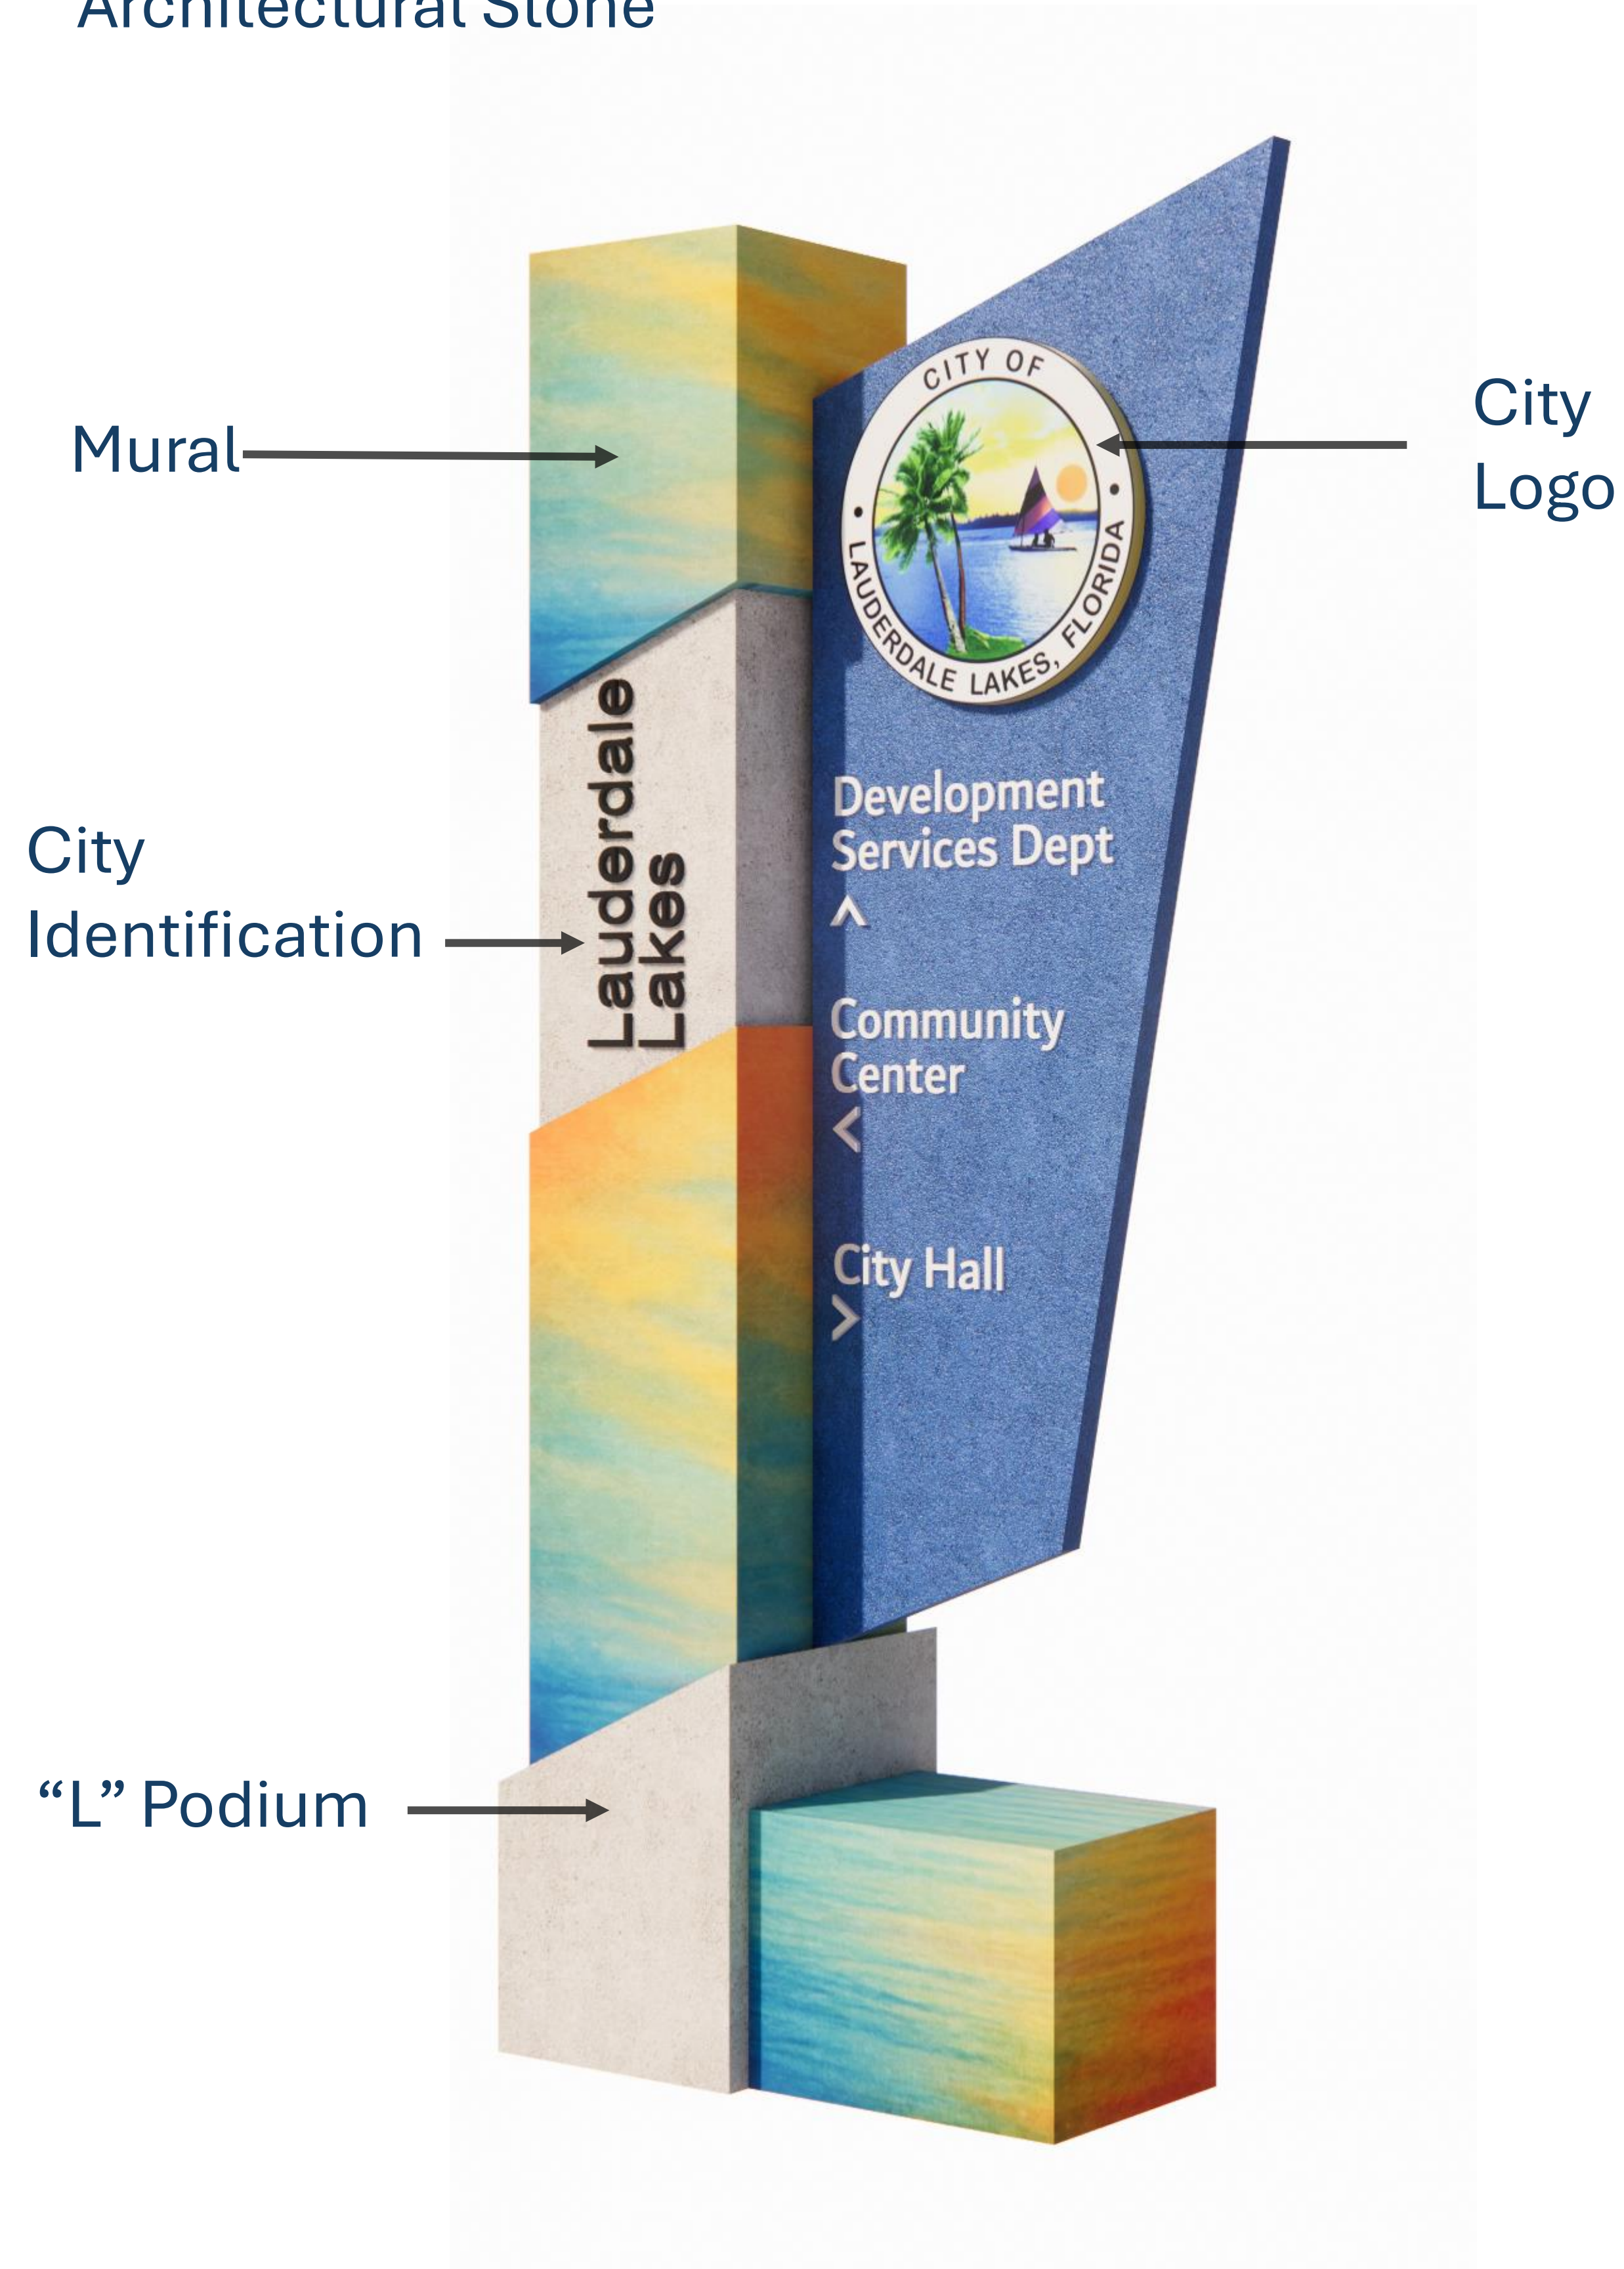

Gateway Monument Sign – Option 2

Architectural Stone

Selected Colors

PERSPECTIVE VIEW

VIEW FROM ABOVE

Destination Monument Sign – Option 2 - A

Architectural Stone

Selected Colors

PERSPECTIVE VIEW

VIEW FROM ABOVE

SIDE PROFILE

Destination Monument Sign Digital Board – Option 2

Architectural Stone

Selected Colors

PERSPECTIVE VIEW

VIEW FROM ABOVE

ELEVATION

SIDE PROFILE

Destination Monument Sign Pole Mount – Option 2

PERSPECTIVE VIEW

ELEVATION

Selected Colors

- SW 6803 Danube
- SW 6910 Daisy
- SW 6886 Invigorate

Vehicular Guide Sign – Option 2

Architectural Stone

PERSPECTIVE VIEW

ELEVATION

SIDE PROFILE

Selected Colors

- SW 6965 Hyper Blue

VIEW FROM ABOVE

Main Neighborhood Entry Wall – Option 2