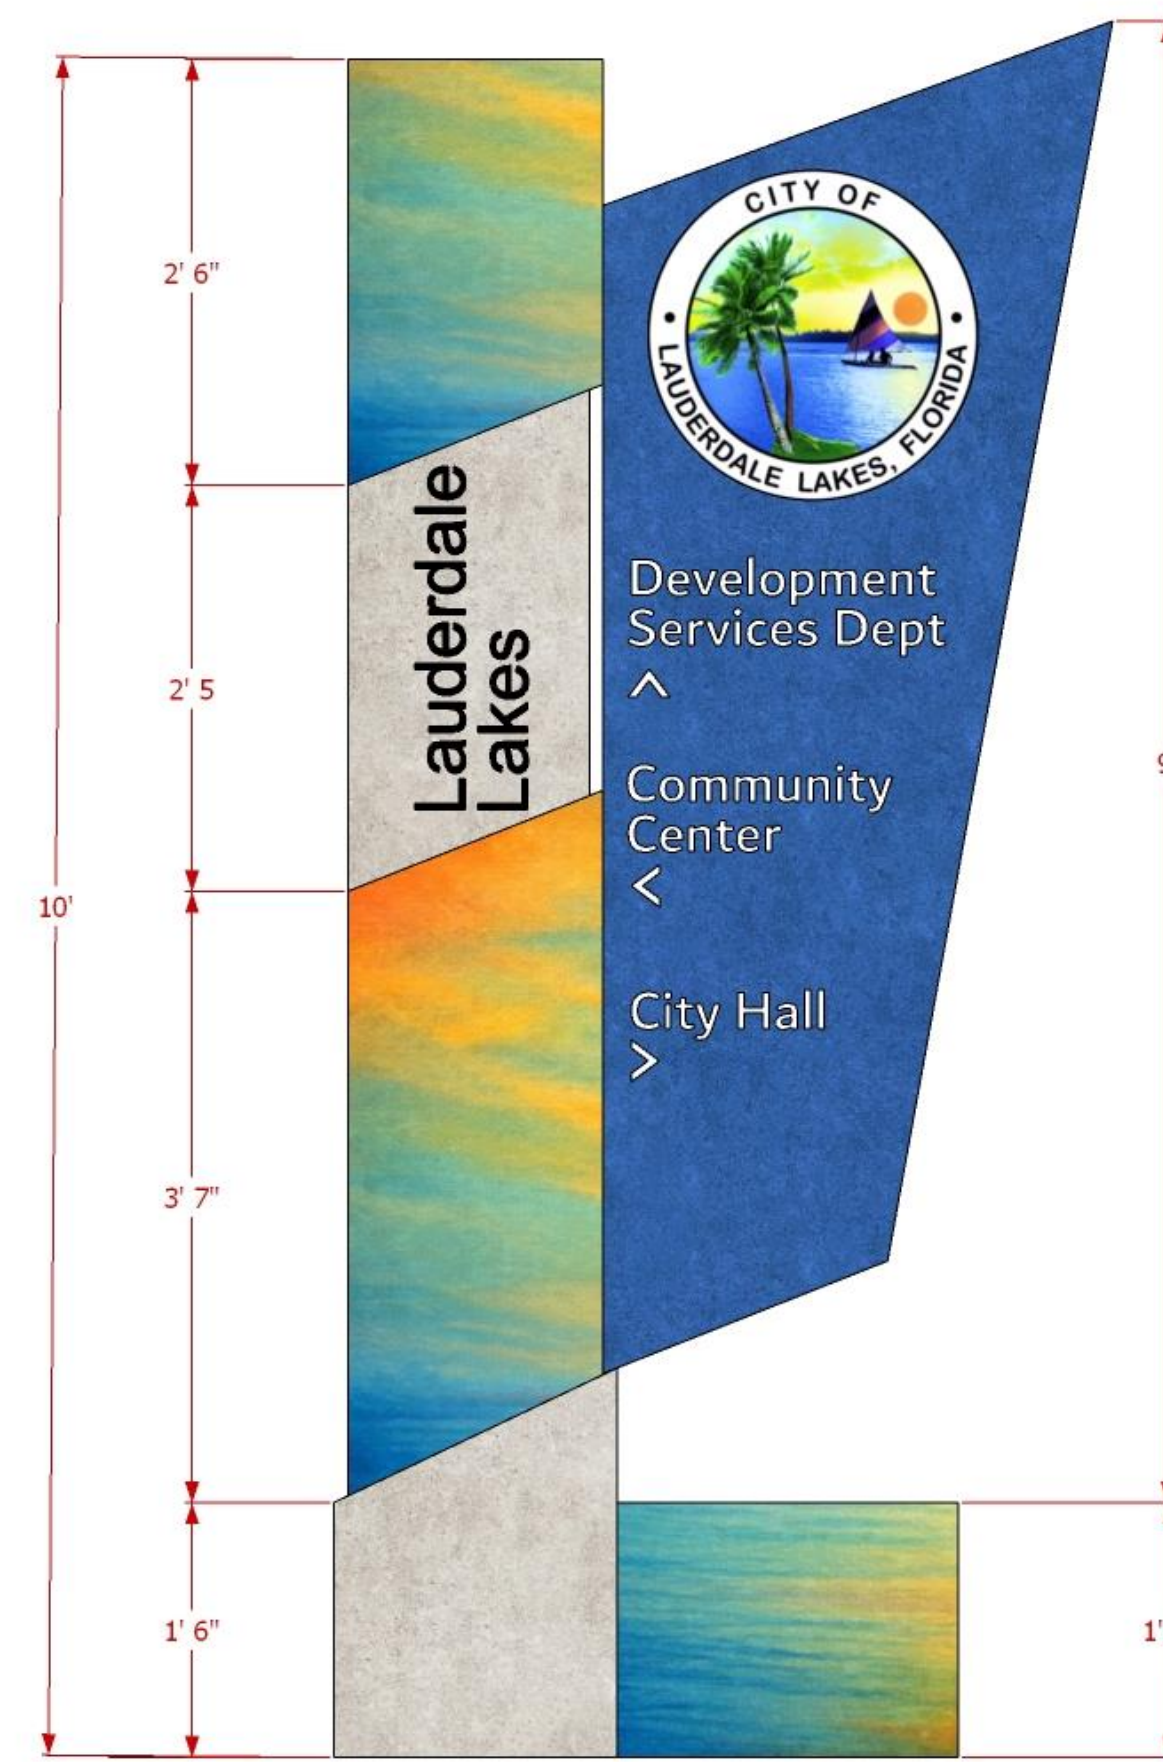

PERSPECTIVE VIEW

VIEW FROM ABOVE

SIDE PROFILE

Destination Monument Sign Digital Board – Option 2

Architectural Stone

Selected Colors

PERSPECTIVE VIEW

VIEW FROM ABOVE

ELEVATION

SIDE PROFILE

Destination Monument Sign Pole Mount – Option 2

PERSPECTIVE VIEW

ELEVATION

Selected Colors

- SW 6803 Danube
- SW 6910 Daisy
- SW 6886 Invigorate

Vehicular Guide Sign – Option 2

Architectural Stone

PERSPECTIVE VIEW

ELEVATION

SIDE PROFILE

Selected Colors

- SW 6965 Hyper Blue

VIEW FROM ABOVE

Main Neighborhood Entry Wall – Option 2

PERSPECTIVE VIEW

ELEVATION VIEW FROM STREET

VIEW FROM ABOVE

Selected Colors

- SW 6965 Hyper Blue

Option #2 Signs

NEIGHBORHOOD WALL SIGN

VEHICULAR GUIDE SIGN